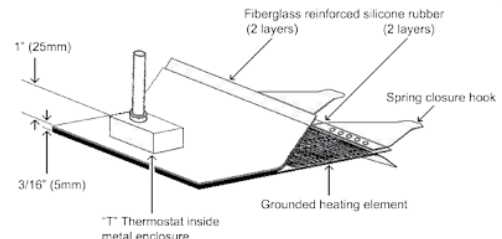

NEMA 7 Controller and High Temperature Limit Indicator Light

Ordering Information:

For T3 Environments

Gallon (Liter) Size	Diameter in (mm)	Total Wattage	Length in (mm)	Width in (mm)	Part Number	
					120VAC	240VAC
30 (114)	18.6 (473)	1000	58.5 (1486)	8 (203)	DHCX131000T3	DHCX231000T3
55 (208)	22.3 (566)	1300	70.0 (1778)	8 (203)	DHCX151300T3	DHCX251300T3

For T4A Environments

Gallon (Liter) Size	Diameter in (mm)	Total Wattage	Length in (mm)	Width in (mm)	Part Number	
					120VAC	240VAC
30 (114)	18.6 (473)	1000	58.5 (1486)	8 (203)	DHCX131000T4A	DHCX231000T4A
55 (208)	22.3 (566)	1300	70.0 (1778)	8 (203)	DHCX151300T4A	DHCX251300T4A

Ordering Option: Without controlling thermostat and pilot light. Replace "C" with "N" in part number. External control is required with this option.